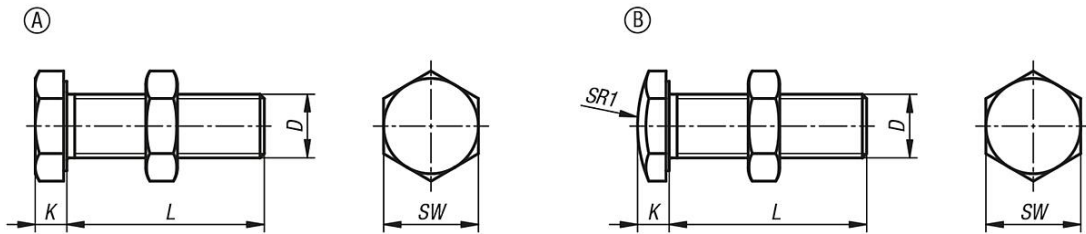

### Item description/product images

### Description

**Material:**  
Steel grade 10.9  
(M3 8.8)

**Version:**  
Stop screw black oxidised.  
Nut electro zinc-plated.

**Note:**  
Size M3 stop screw only available in grade 8.8.

### Drawings