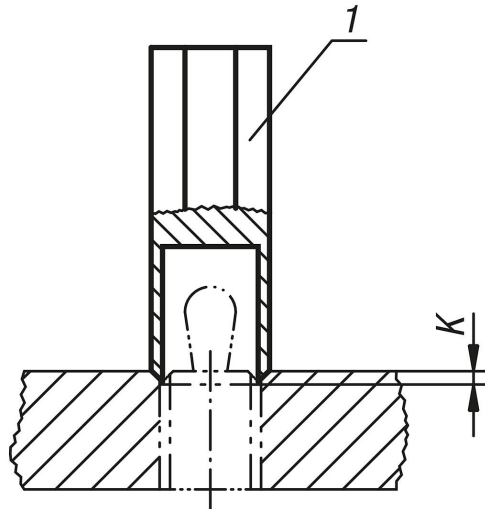

### Description

**Material:**  
Steel.

**Version:**  
Black oxidised.

**Note:**  
Spring-loaded lateral plungers can fitted without problems using the assembly tool.

**Drawing reference:**  
1) assembly tool

### Drawings

### Overview of items

Order No.	Suitable for lateral spring plungers with D =
B0045.06	M12
B0045.10	M18