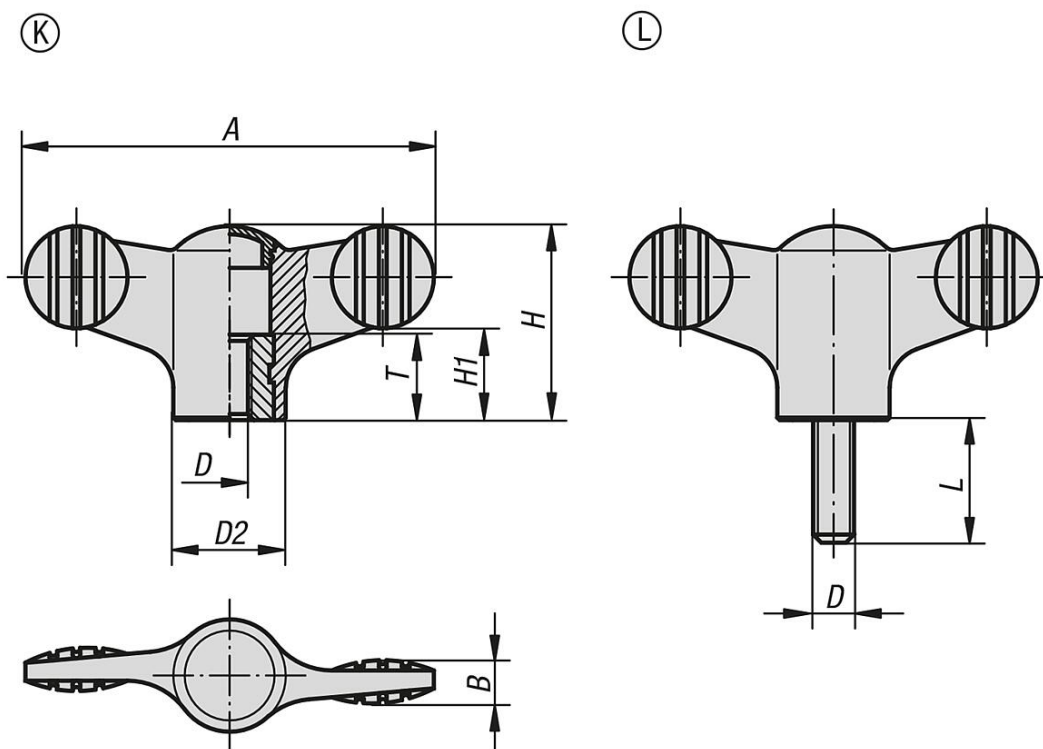

Wing grips

Drawings

Overview of items

Order No.	Form	Component material	Colour Cap	A	B	D	D2	H	H1	T	L
B0301.904	K	steel	black grey RAL 7021	38	4,5	M4	12	18	8,5	10	-
B0301.9045	K	steel	light grey RAL 7035	38	4,5	M4	12	18	8,5	10	-
B0301.9046	K	steel	traffic red RAL 3020	38	4,5	M4	12	18	8,5	10	-
B0301.9047	K	steel	colza yellow RAL 1021	38	4,5	M4	12	18	8,5	10	-
B0301.905	K	steel	black grey RAL 7021	38	4,5	M5	12	18	8,5	10	-
B0301.9055	K	steel	light grey RAL 7035	38	4,5	M5	12	18	8,5	10	-
B0301.9056	K	steel	traffic red RAL 3020	38	4,5	M5	12	18	8,5	10	-
B0301.9057	K	steel	colza yellow RAL 1021	38	4,5	M5	12	18	8,5	10	-
B0301.906	K	steel	black grey RAL 7021	38	4,5	M6	12	18	8,5	10	-
B0301.9065	K	steel	light grey RAL 7035	38	4,5	M6	12	18	8,5	10	-
B0301.9066	K	steel	traffic red RAL 3020	38	4,5	M6	12	18	8,5	10	-
B0301.9067	K	steel	colza yellow RAL 1021	38	4,5	M6	12	18	8,5	10	-
B0301.105	K	steel	black grey RAL 7021	50	5	M5	14	24	11,5	10	-
B0301.1055	K	steel	light grey RAL 7035	50	5	M5	14	24	11,5	10	-
B0301.1056	K	steel	traffic red RAL 3020	50	5	M5	14	24	11,5	10	-
B0301.1057	K	steel	colza yellow RAL 1021	50	5	M5	14	24	11,5	10	-
B0301.106	K	steel	black grey RAL 7021	50	5	M6	14	24	11,5	10	-
B0301.1065	K	steel	light grey RAL 7035	50	5	M6	14	24	11,5	10	-
B0301.1066	K	steel	traffic red RAL 3020	50	5	M6	14	24	11,5	10	-
B0301.1067	K	steel	colza yellow RAL 1021	50	5	M6	14	24	11,5	10	-
B0301.208	K	steel	black grey RAL 7021	75	7	M8	21	35,6	16,5	14	-
B0301.2085	K	steel	light grey RAL 7035	75	7	M8	21	35,6	16,5	14	-
B0301.2086	K	steel	traffic red RAL 3020	75	7	M8	21	35,6	16,5	14	-
B0301.2087	K	steel	colza yellow RAL 1021	75	7	M8	21	35,6	16,5	14	-
B0301.210	K	steel	black grey RAL 7021	75	7	M10	21	35,6	16,5	14	-
B0301.2105	K	steel	light grey RAL 7035	75	7	M10	21	35,6	16,5	14	-
B0301.2106	K	steel	traffic red RAL 3020	75	7	M10	21	35,6	16,5	14	-
B0301.2107	K	steel	colza yellow RAL 1021	75	7	M10	21	35,6	16,5	14	-
B0301.0904	K	stainless steel	black grey RAL 7021	38	4,5	M4	12	18	8,5	10	-
B0301.09045	K	stainless steel	light grey RAL 7035	38	4,5	M4	12	18	8,5	10	-