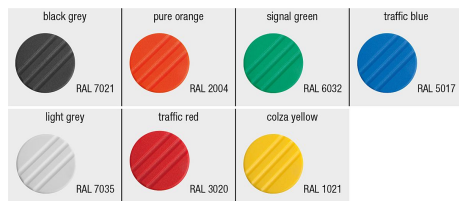

Spherical knobs

Item description/product images

Description

Material:

Black thermoplastic.

Bush and screw 5.8 steel or 1.4305 stainless steel.

Version:

Steel trivalent blue passivated, stainless steel bright.

Drawings

Overview of items

Spherical knobs with internal thread

Order No.	Thread type	Component material	Colour Cap	D	D1	D2	D3	H	H1	H2	L	T
B0309.106	internal thread	steel	black grey RAL 7021	M6	25	12	17	25	3	2	-	10
B0309.1061	internal thread	steel	orange RAL 2004	M6	25	12	17	25	3	2	-	10
B0309.1062	internal thread	steel	signal green RAL6032	M6	25	12	17	25	3	2	-	10
B0309.1063	internal thread	steel	blue RAL5017	M6	25	12	17	25	3	2	-	10
B0309.1065	internal thread	steel	light grey RAL 7035	M6	25	12	17	25	3	2	-	10
B0309.1066	internal thread	steel	traffic red RAL 3020	M6	25	12	17	25	3	2	-	10
B0309.1067	internal thread	steel	colza yellow RAL 1021	M6	25	12	17	25	3	2	-	10
B0309.208	internal thread	steel	black grey RAL 7021	M8	32	15,5	19	33	3,5	2,6	-	14
B0309.2081	internal thread	steel	orange RAL 2004	M8	32	15,5	19	33	3,5	2,6	-	14
B0309.2082	internal thread	steel	signal green RAL6032	M8	32	15,5	19	33	3,5	2,6	-	14
B0309.2083	internal thread	steel	blue RAL5017	M8	32	15,5	19	33	3,5	2,6	-	14
B0309.2085	internal thread	steel	light grey RAL 7035	M8	32	15,5	19	33	3,5	2,6	-	14