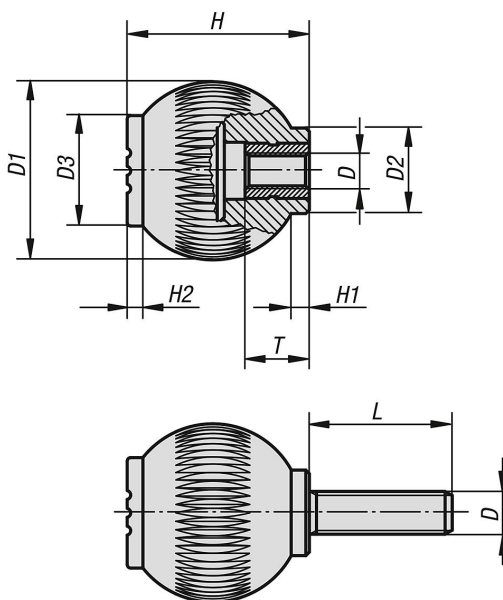

Spherical knobs

Item description/product images

Description

Material:

Black thermoplastic.

Bush and screw 5.8 steel or 1.4305 stainless steel.

Version:

Steel trivalent blue passivated, stainless steel bright.

Drawings

Overview of items

Spherical knobs with internal thread

Order No.	Thread type	Component material	Colour Cap	D	D1	D2	D3	H	H1	H2	L	T
B0309.106	internal thread	steel	black grey RAL 7021	M6	25	12	17	25	3	2	-	10
B0309.1061	internal thread	steel	orange RAL 2004	M6	25	12	17	25	3	2	-	10
B0309.1062	internal thread	steel	signal green RAL6032	M6	25	12	17	25	3	2	-	10
B0309.1063	internal thread	steel	blue RAL5017	M6	25	12	17	25	3	2	-	10
B0309.1065	internal thread	steel	light grey RAL 7035	M6	25	12	17	25	3	2	-	10
B0309.1066	internal thread	steel	traffic red RAL 3020	M6	25	12	17	25	3	2	-	10
B0309.1067	internal thread	steel	colza yellow RAL 1021	M6	25	12	17	25	3	2	-	10
B0309.208	internal thread	steel	black grey RAL 7021	M8	32	15,5	19	33	3,5	2,6	-	14
B0309.2081	internal thread	steel	orange RAL 2004	M8	32	15,5	19	33	3,5	2,6	-	14
B0309.2082	internal thread	steel	signal green RAL6032	M8	32	15,5	19	33	3,5	2,6	-	14
B0309.2083	internal thread	steel	blue RAL5017	M8	32	15,5	19	33	3,5	2,6	-	14
B0309.2085	internal thread	steel	light grey RAL 7035	M8	32	15,5	19	33	3,5	2,6	-	14