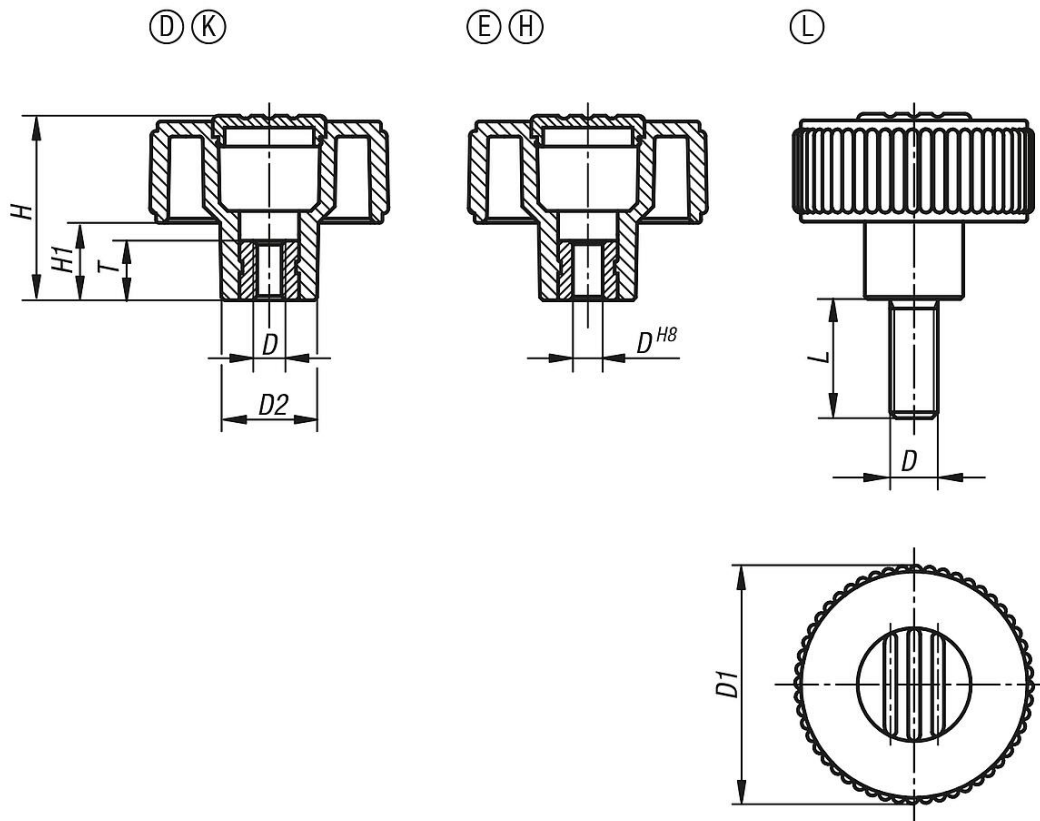

Knurled knobs

Item description/product images

Description

Material:
Black thermoplastic.
Bush and screw grade 5.8 steel.

Version:
Steel trivalent blue-passivated.

Drawing reference:
Form D: tapped bush without cap
Form K: tapped bush with cap
Form E: reamed bush without cap
Form H: reamed bush with cap
Form L: external thread

Drawings

Overview of items

Knurled knobs Form D, with tapped bush, without cap

Order No.	Form	Colour Cap	Size	D	D1	D2	H	H1	T	L
B0281.1105	D	-	1	M5	40	16,5	30	13	10	-
B0281.1106	D	-	1	M6	40	16,5	30	13	10	-
B0281.1108	D	-	1	M8	40	16,5	30	13	14	-
B0281.1208	D	-	2	M8	50	18	35	15	14	-