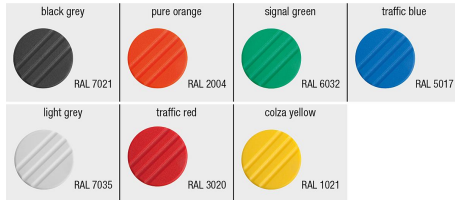

Knurled knobs

Item description/product images

Description

Material:
Black thermoplastic.
Bush and screw grade 5.8 steel.

Version:
Steel trivalent blue-passivated.

Drawing reference:
Form D: tapped bush without cap
Form K: tapped bush with cap
Form E: reamed bush without cap
Form H: reamed bush with cap
Form L: external thread