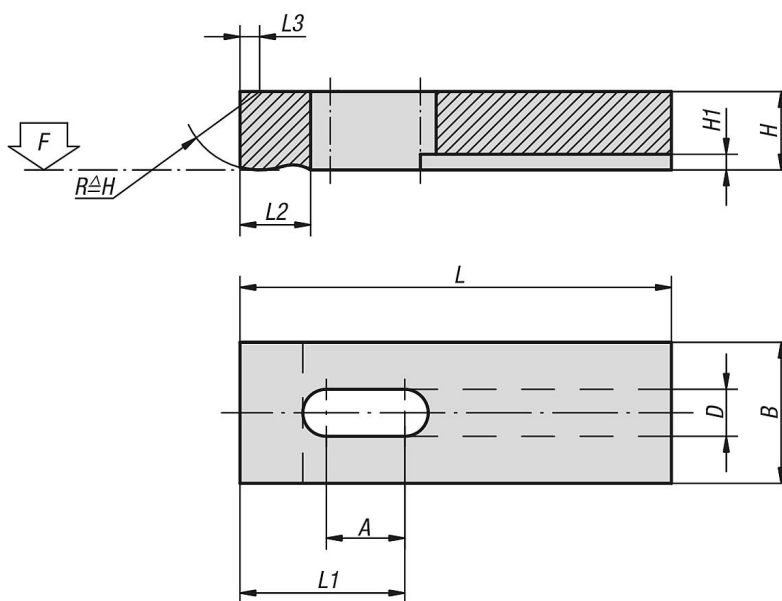

## Item description/product images

### Description

**Material:**  
Carbon steel 1.1191

**Version:**  
Black oxidised.

**Note:**  
For suitable supports and adjustable rest pads, see B0193 and B0194.

## Drawings