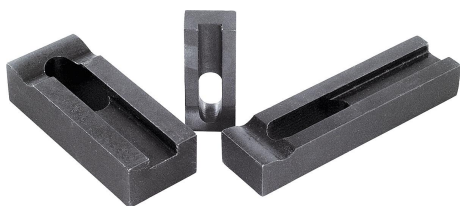

# Clamp straps

## Item description/product images

### Description

**Material:**  
Carbon steel 1.1191

**Version:**  
Black oxidised.

**Note:**  
For suitable supports and adjustable rest pads, see B0193 and B0194.