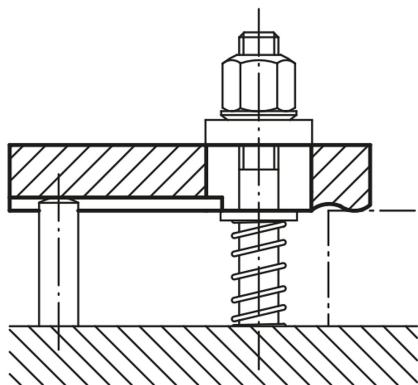

### Description

**Material:**  
Carbon steel 1.1191

**Version:**  
Black oxidised.

**Note:**  
For suitable supports and adjustable rest pads, see B0193 and B0194.