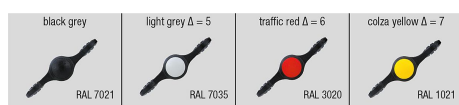

Wing grips with external thread

Item description/product images

Description

Material:

Black thermoplastic.

Screw grade 5.8 steel or 1.4305 stainless steel.

Version:

Steel trivalent blue passivated, stainless steel bright.