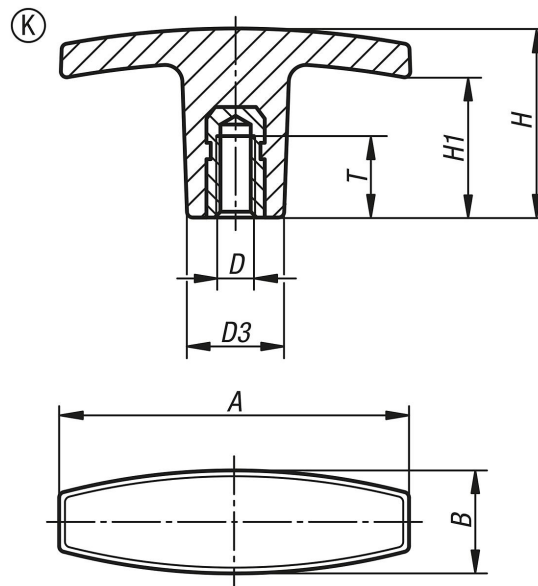

T-grips, with internal thread

Item description/product images

Description

Material, version:

Glass-fibre reinforced thermoplastic, black
Threaded bush in brass.

On request:

Grip colour red, yellow, green, blue, white or grey (min. quantity 1000).

Drawings

Overview of items

Order No.	Form	A	B	D	D3	H	H1	T
B0304.14005	K	40	13	M5	13	30,5	20	10
B0304.15005	K	50	15	M5	14	24	16	10
B0304.16006	K	60	17	M6	16	31,5	23	12
B0304.17108	K	71	19,5	M8	20	36	19	20
B0304.17110	K	71	19,5	M10	20	36	19	20
B0304.18010	K	80	26	M10	26	39,5	26	25
B0304.18012	K	80	26	M12	26	39,5	26	25