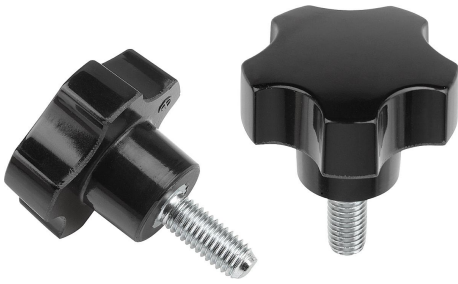

## Five lobe grips with external thread

### Item description/product images

### Description

**Material:**

Black thermoset PF 31.

Screw electro zinc-plated steel.

**Version:**

High-gloss polished.

**On request:**

Other screw sizes, screw lengths and colours.