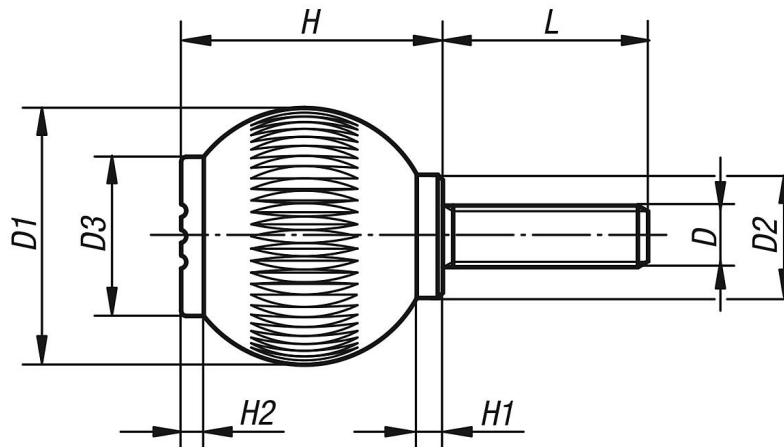

### Description

**Material:**

Black thermoplastic.

Screw grade 5.8 steel or 1.4305 stainless steel.

**Version:**

Steel trivalent blue passivated, stainless steel bright.

## Drawings