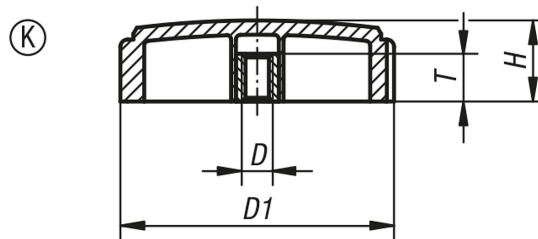

Knurled screws with internal thread

Item description/product images

Description

Material, version:

Base body in black hard thermoplastic,
coating in black soft thermoplastic,
internal thread in brass.

Note:

SYMPA TOUCH Knurled screws are available in one grip size with internal and external threads.

On request:

Other screw sizes, screw lengths, versions and colours.

Drawings

Overview of items

Knurled screw with internal thread

Order No.	Form	D	D1	H	T
B0274.5705	K	M5	57,4	17	12,5
B0274.5706	K	M6	57,4	17	12,5
B0274.5708	K	M8	57,4	17	12,5
B0274.5710	K	M10	57,4	17	12,5