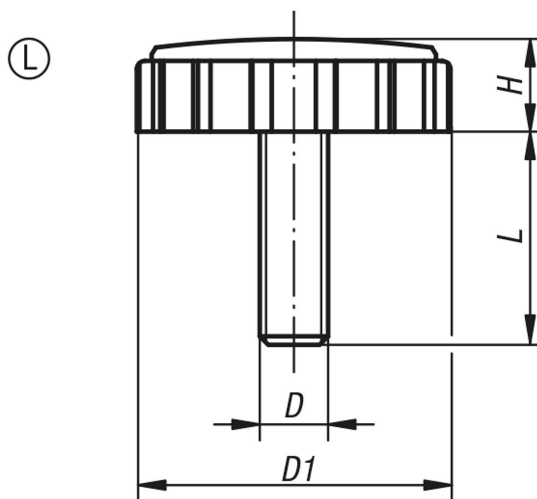

Knurled screws with external thread

Item description/product images

Description

Material, version:

Body black hard thermoplastic.

Coating black soft thermoplastic.

External thread electro zinc-plated steel grade 5.8.

Version:

Other screw sizes, screw lengths, versions and colours.

Note:

SYMPA TOUCH Knurled screws are available in one grip size with internal and external threads.

Drawings

Overview of items

Order No.	Form	D	D1	H	L
B0274.5706X15	L	M6	57,4	17	15
B0274.5706X20	L	M6	57,4	17	20
B0274.5706X25	L	M6	57,4	17	25
B0274.5706X35	L	M6	57,4	17	35
B0274.5708X16	L	M8	57,4	17	16
B0274.5708X25	L	M8	57,4	17	25
B0274.5708X30	L	M8	57,4	17	30
B0274.5708X35	L	M8	57,4	17	35
B0274.5710X30	L	M10	57,4	17	30
B0274.5710X40	L	M10	57,4	17	40
B0274.5710X50	L	M10	57,4	17	50