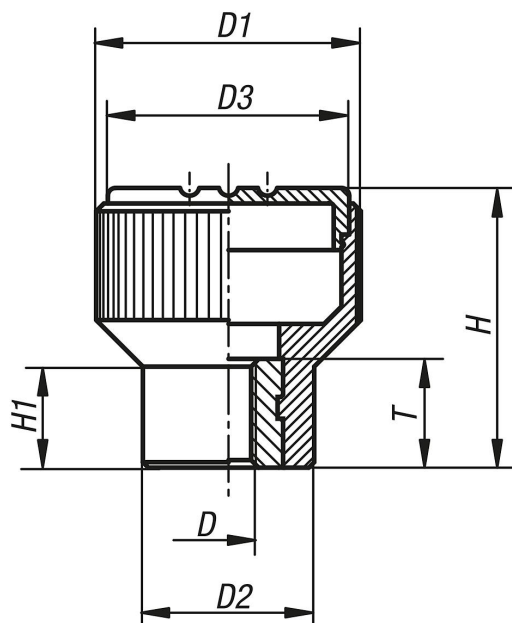

Knurled knobs with internal thread

Item description/product images

Description

Material:

Black thermoplastic.

Bush and screw 5.8 steel or 1.4305 stainless steel.

Version:

Steel trivalent blue passivated, stainless steel bright.

Drawings

Overview of items

Order No.	Component material	Colour Cap	D	D1	D2	D3	H	H1	T
B0277.104	steel	black grey RAL 7021	M4	21	14	19	22	8	10
B0277.1041	steel	orange RAL 2004	M4	21	14	19	22	8	10
B0277.1042	steel	signal green RAL6032	M4	21	14	19	22	8	10
B0277.1043	steel	blue RAL5017	M4	21	14	19	22	8	10
B0277.1045	steel	light grey RAL 7035	M4	21	14	19	22	8	10
B0277.1046	steel	traffic red RAL 3020	M4	21	14	19	22	8	10
B0277.1047	steel	colza yellow RAL 1021	M4	21	14	19	22	8	10
B0277.105	steel	black grey RAL 7021	M5	21	14	19	22	8	10
B0277.1051	steel	orange RAL 2004	M5	21	14	19	22	8	10
B0277.1052	steel	signal green RAL6032	M5	21	14	19	22	8	10
B0277.1053	steel	blue RAL5017	M5	21	14	19	22	8	10
B0277.1055	steel	light grey RAL 7035	M5	21	14	19	22	8	10
B0277.1056	steel	traffic red RAL 3020	M5	21	14	19	22	8	10

Knurled knobs with internal thread

Overview of items

Order No.	Component material	Colour Cap	D	D1	D2	D3	H	H1	T
B0277.03086	stainless steel	traffic red RAL 3020	M8	34	22	31	36	13	14
B0277.03087	stainless steel	colza yellow RAL 1021	M8	34	22	31	36	13	14
B0277.0310	stainless steel	black grey RAL 7021	M10	34	22	31	36	13	14
B0277.03101	stainless steel	orange RAL 2004	M10	34	22	31	36	13	14
B0277.03102	stainless steel	signal green RAL6032	M10	34	22	31	36	13	14
B0277.03103	stainless steel	blue RAL5017	M10	34	22	31	36	13	14
B0277.03105	stainless steel	light grey RAL 7035	M10	34	22	31	36	13	14
B0277.03106	stainless steel	traffic red RAL 3020	M10	34	22	31	36	13	14
B0277.03107	stainless steel	colza yellow RAL 1021	M10	34	22	31	36	13	14