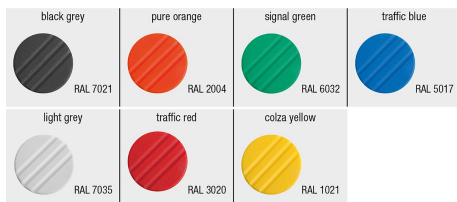

Knurled knobs with internal thread

Item description/product images

Description

Material:

Black thermoplastic.

Bush and screw 5.8 steel or 1.4305 stainless steel.

Version:

Steel trivalent blue passivated, stainless steel bright.

Drawings

Overview of items

Order No.	Component material	Colour Cap	D	D1	D2	D3	H	H1	T
B0277.104	steel	black grey RAL 7021	M4	21	14	19	22	8	10
B0277.1041	steel	orange RAL 2004	M4	21	14	19	22	8	10
B0277.1042	steel	signal green RAL6032	M4	21	14	19	22	8	10
B0277.1043	steel	blue RAL5017	M4	21	14	19	22	8	10
B0277.1045	steel	light grey RAL 7035	M4	21	14	19	22	8	10
B0277.1046	steel	traffic red RAL 3020	M4	21	14	19	22	8	10
B0277.1047	steel	colza yellow RAL 1021	M4	21	14	19	22	8	10
B0277.105	steel	black grey RAL 7021	M5	21	14	19	22	8	10
B0277.1051	steel	orange RAL 2004	M5	21	14	19	22	8	10
B0277.1052	steel	signal green RAL6032	M5	21	14	19	22	8	10
B0277.1053	steel	blue RAL5017	M5	21	14	19	22	8	10
B0277.1055	steel	light grey RAL 7035	M5	21	14	19	22	8	10
B0277.1056	steel	traffic red RAL 3020	M5	21	14	19	22	8	10

Knurled knobs with internal thread

Overview of items

Order No.	Component material	Colour Cap	D	D1	D2	D3	H	H1	T
B0277.03086	stainless steel	traffic red RAL 3020	M8	34	22	31	36	13	14
B0277.03087	stainless steel	colza yellow RAL 1021	M8	34	22	31	36	13	14
B0277.0310	stainless steel	black grey RAL 7021	M10	34	22	31	36	13	14
B0277.03101	stainless steel	orange RAL 2004	M10	34	22	31	36	13	14
B0277.03102	stainless steel	signal green RAL6032	M10	34	22	31	36	13	14
B0277.03103	stainless steel	blue RAL5017	M10	34	22	31	36	13	14
B0277.03105	stainless steel	light grey RAL 7035	M10	34	22	31	36	13	14
B0277.03106	stainless steel	traffic red RAL 3020	M10	34	22	31	36	13	14
B0277.03107	stainless steel	colza yellow RAL 1021	M10	34	22	31	36	13	14