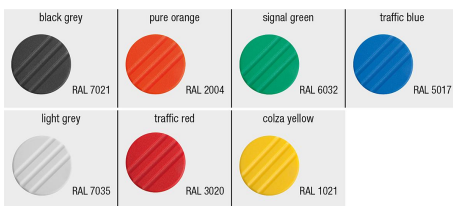

### Description

#### Version:

Steel trivalent blue passivated, stainless steel bright.