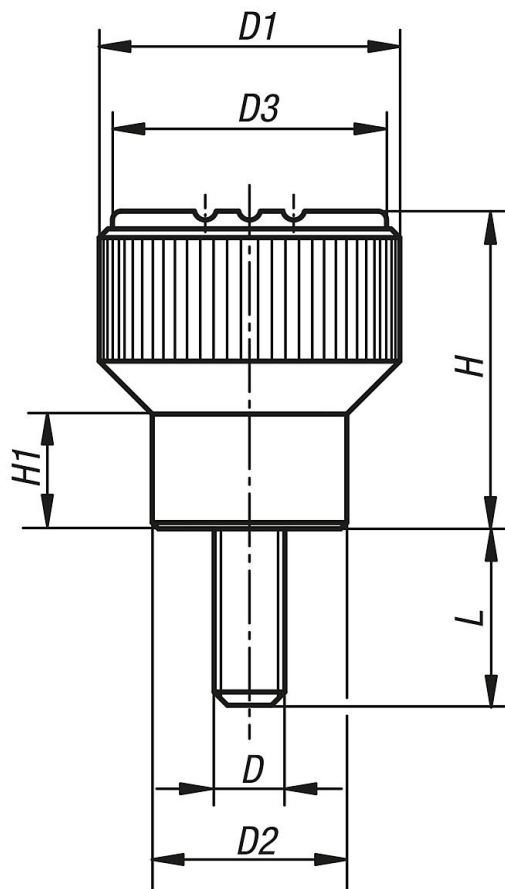

#### Material:

Black thermoplastic.

Bush and screw 5.8 steel or 1.4305 stainless steel.

### Drawings