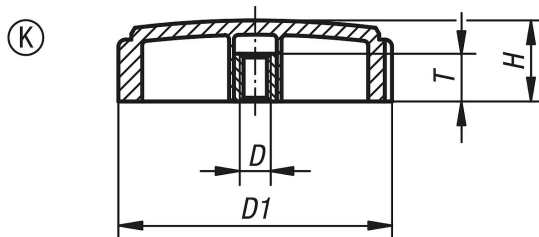

Overview of items

Knurled screw with internal thread

Order No.	Form	D	D1	H	T
B0274.5705	K	M5	57,4	17	12,5
B0274.5706	K	M6	57,4	17	12,5
B0274.5708	K	M8	57,4	17	12,5
B0274.5710	K	M10	57,4	17	12,5