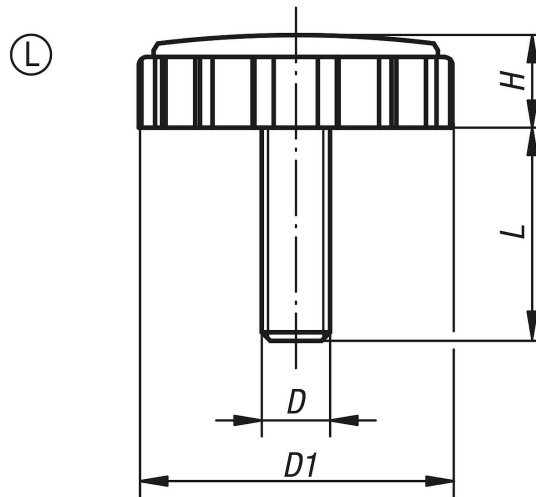

Knurled screws with external thread

Item description/product images

Description

Material, version:

Body black hard thermoplastic.

Coating black soft thermoplastic.

External thread electro zinc-plated steel grade 5.8.

Version:

Other screw sizes, screw lengths, versions and colours.

Note:

SYMPA TOUCH Knurled screws are available in one grip size with internal and external threads.

Drawings

Overview of items

Order No.	Form	D	D1	H	L
B0274.5706X15	L	M6	57,4	17	15
B0274.5706X20	L	M6	57,4	17	20
B0274.5706X25	L	M6	57,4	17	25
B0274.5706X35	L	M6	57,4	17	35
B0274.5708X16	L	M8	57,4	17	16
B0274.5708X25	L	M8	57,4	17	25
B0274.5708X30	L	M8	57,4	17	30
B0274.5708X35	L	M8	57,4	17	35
B0274.5710X30	L	M10	57,4	17	30
B0274.5710X40	L	M10	57,4	17	40
B0274.5710X50	L	M10	57,4	17	50