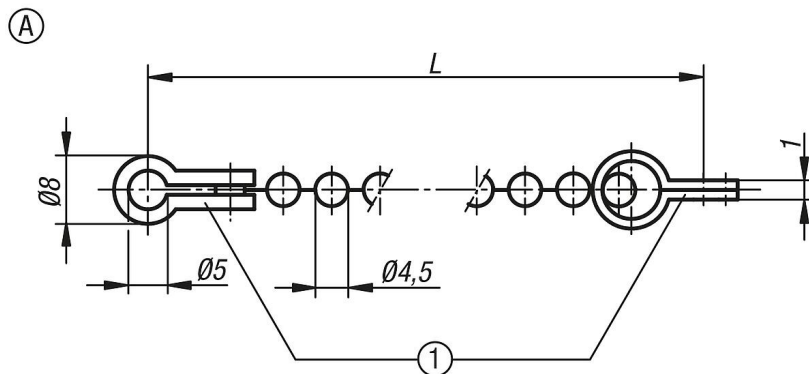

### Description

**Material:**  
Chain stainless steel.

**Note:**  
If no length is specified 1000 mm will be supplied.

**Drawing reference:**  
1) identical parts

## Drawings

## Overview of items

Order No.	Form	Version 1	Main material	L
B0093.00X160	A	single	brass	160
B0093.00X320	A	single	brass	320